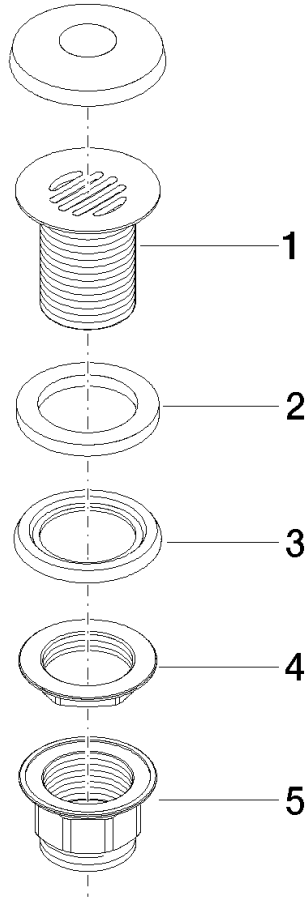

10 110 970

Fits: IMO, LULU, MADISON, MEM, TARA,
CL.1, LISSÉ, VAIA, META, CYO

	Brushed Light Gold	10 110 970-27
	Chrome	10 110 970-00
	Brushed Platinum	10 110 970-06
	Platinum	10 110 970-08
	Durabress (23kt Gold)	10 110 970-09
	Dark Chrome	10 110 970-19
	Light Gold	10 110 970-26
	Brushed Durabress (23kt Gold)	10 110 970-28
	Matte Black	10 110 970-33
	Brushed Bronze	10 110 970-42
	Brushed Champagne (22kt Gold)	10 110 970-46
	Champagne (22kt Gold)	10 110 970-47
	Brushed Chrome	10 110 970-93
	Brushed Dark Platinum	10 110 970-99

Grated waste 1 1/4" - Brushed Light Gold

IMO

10 110 970

Only suitable for sinks without an overflow.

10 110 970

10 110 970

Parts for other finishes can be found here: [Chrome](#)

Spare parts list

No.	Item Number	Name	Quantity used	Delivery time
1	09 11 01 025-27	cup	1	60
2	09 14 05 039 90	seal	1	2
3	09 14 03 025 90	seal	1	2
4	09 23 10 017 90	nut	1	2
5	09 23 10 020-27	nut	1	60